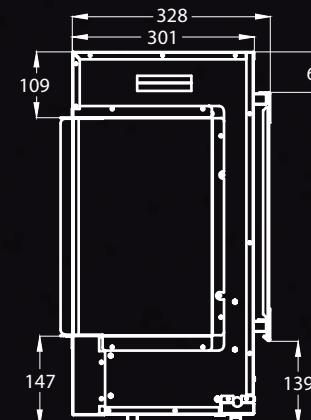

- | Thermal cut-out
- | Multicolour for flame, fuel bed & logs
- | Customisable fuel bed layout
- | Adaptive Smart control features

Recess Dimensions:

Width: 752mm

Height: 617mm

Depth: 328mm

- | Thermal cut-out
- | Multicolour for flame, fuel bed & logs
- | Customisable fuel bed layout
- | Adaptive Smart control features

Recess Dimensions:

Width: 1102mm

Height: 617mm

Depth: 328mm

**HENLEY**  
**STOVES**

- | Thermal cut-out
- | Multicolour for flame, fuel bed & logs
- | Customisable fuel bed layout
- | Adaptive Smart control features

Recess Dimensions:

Width: 1502mm

Height: 617mm

Depth: 328mm

- | Thermal cut-out
- | Multicolour for flame, fuel bed & logs
- | Customisable fuel bed layout
- | Adaptive Smart control features

Recess Dimensions:  
Width: 1122mm  
Height: 489mm  
Depth: 118mm