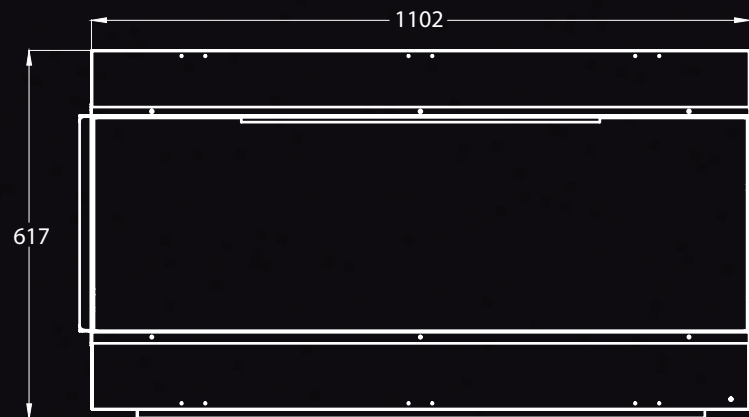

- | Thermal cut-out
- | Multicolour for flame, fuel bed & logs
- | Customisable fuel bed layout
- | Adaptive Smart control features

Recess Dimensions:

Width: 752mm

Height: 617mm

Depth: 328mm

- | Thermal cut-out
- | Multicolour for flame, fuel bed & logs
- | Customisable fuel bed layout
- | Adaptive Smart control features

Recess Dimensions:

Width: 1102mm

Height: 617mm

Depth: 328mm

**HENLEY**  
**STOVES**