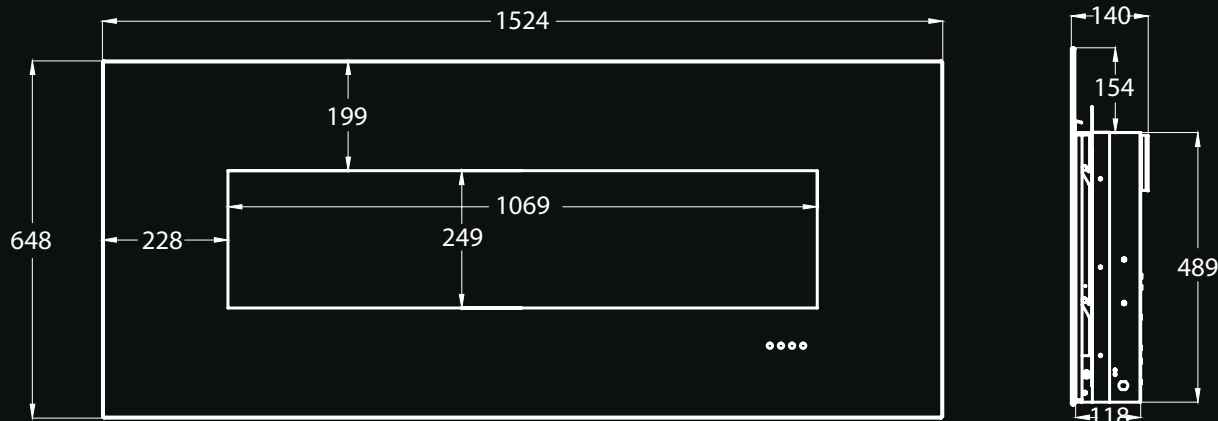

- | Thermal cut-out
- | Multicolour for flame, fuel bed & logs
- | Customisable fuel bed layout
- | Adaptive Smart control features

Recess Dimensions:  
Width: 517mm  
Height: 565mm  
Depth: 140mm

- | Thermal cut-out
- | Multicolour for flame, fuel bed & logs
- | Customisable fuel bed layout
- | Adaptive Smart control features

Recess Dimensions:  
Width: 641mm  
Height: 650mm  
Depth: 160mm

HENLEY  
STOVES

- | Thermal cut-out
- | Multicolour for flame, fuel bed & logs
- | Customisable fuel bed layout
- | Adaptive Smart control features

Recess Dimensions:  
Width: 941mm  
Height: 600mm  
Depth: 160mm

- | Thermal cut-out
- | Multicolour for flame, fuel bed & logs
- | Customisable fuel bed layout
- | Adaptive Smart control features

Recess Dimensions:  
Width: 1122mm  
Height: 489mm  
Depth: 118mm