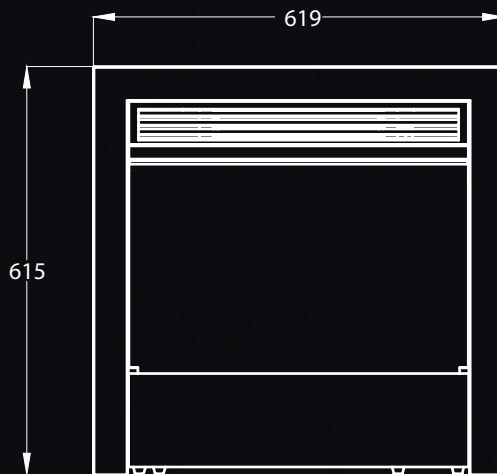

- | Thermal cut-out
- | Multicolour for flame, fuel bed & logs
- | Customisable fuel bed layout
- | Adaptive Smart control features

Recess Dimensions:

Width: 1502mm

Height: 617mm

Depth: 328mm

- | Thermal cut-out
- | Multicolour for flame, fuel bed & logs
- | Customisable fuel bed layout
- | Adaptive Smart control features

Recess Dimensions:

Width: 1802mm

Height: 617mm

Depth: 328mm

- | Thermal cut-out
- | Multicolour for flame, fuel bed & logs
- | Customisable fuel bed layout
- | Adaptive Smart control features

Recess Dimensions:  
Width: 517mm  
Height: 565mm  
Depth: 140mm