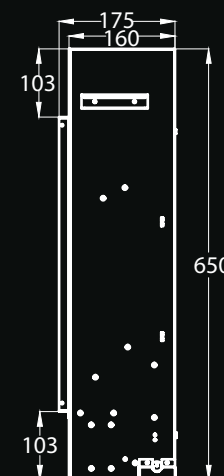

- | Thermal cut-out
- | Multicolour for flame, fuel bed & logs
- | Customisable fuel bed layout
- | Adaptive Smart control features

Recess Dimensions:

Width: 1502mm

Height: 617mm

Depth: 328mm

- | Thermal cut-out
- | Multicolour for flame, fuel bed & logs
- | Customisable fuel bed layout
- | Adaptive Smart control features

Recess Dimensions:

Width: 1802mm

Height: 617mm

Depth: 328mm

- | Thermal cut-out
- | Multicolour for flame, fuel bed & logs
- | Customisable fuel bed layout
- | Adaptive Smart control features

Recess Dimensions:  
Width: 517mm  
Height: 565mm  
Depth: 140mm

- | Thermal cut-out
- | Multicolour for flame, fuel bed & logs
- | Customisable fuel bed layout
- | Adaptive Smart control features

Recess Dimensions:  
Width: 641mm  
Height: 650mm  
Depth: 160mm

HENLEY  
STOVES