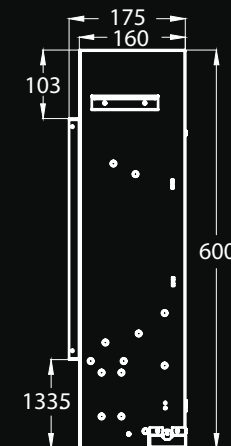

- | Thermal cut-out
- | Multicolour for flame, fuel bed & logs
- | Customisable fuel bed layout
- | Adaptive Smart control features

Recess Dimensions:  
Width: 517mm  
Height: 565mm  
Depth: 140mm

- | Thermal cut-out
- | Multicolour for flame, fuel bed & logs
- | Customisable fuel bed layout
- | Adaptive Smart control features

Recess Dimensions:  
Width: 641mm  
Height: 650mm  
Depth: 160mm

HENLEY  
STOVES

- | Thermal cut-out
- | Multicolour for flame, fuel bed & logs
- | Customisable fuel bed layout
- | Adaptive Smart control features

Recess Dimensions:  
Width: 941mm  
Height: 600mm  
Depth: 160mm

- | Thermal cut-out
- | Multicolour for flame, fuel bed & logs
- | Customisable fuel bed layout
- | Adaptive Smart control features

Recess Dimensions:  
Width: 1122mm  
Height: 489mm  
Depth: 118mm