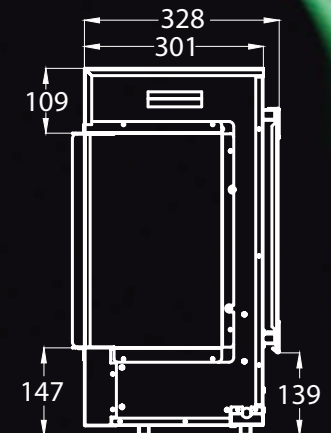

- | Thermal cut-out
- | Multicolour for flame, fuel bed & logs
- | Customisable fuel bed layout
- | Adaptive Smart control features

Recess Dimensions:

Width: 1102mm

Height: 617mm

Depth: 328mm

**HENLEY**  
**STOVES**

- | Thermal cut-out
- | Multicolour for flame, fuel bed & logs
- | Customisable fuel bed layout
- | Adaptive Smart control features

Recess Dimensions:

Width: 1502mm

Height: 617mm

Depth: 328mm

- | Thermal cut-out
- | Multicolour for flame, fuel bed & logs
- | Customisable fuel bed layout
- | Adaptive Smart control features

Recess Dimensions:

Width: 1802mm

Height: 617mm

Depth: 328mm

- | Thermal cut-out
- | Multicolour for flame, fuel bed & logs
- | Customisable fuel bed layout
- | Adaptive Smart control features

Recess Dimensions:  
Width: 517mm  
Height: 565mm  
Depth: 140mm