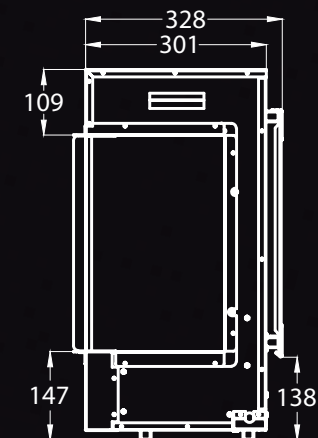

- | Thermal cut-out
- | Multicolour for flame, fuel bed & logs
- | Customisable fuel bed layout
- | Adaptive Smart control features

Recess Dimensions:

Width: 752mm

Height: 617mm

Depth: 328mm

- | Thermal cut-out
- | Multicolour for flame, fuel bed & logs
- | Customisable fuel bed layout
- | Adaptive Smart control features

Recess Dimensions:

Width: 1102mm

Height: 617mm

Depth: 328mm

**HENLEY**  
**STOVES**

- | Thermal cut-out
- | Multicolour for flame, fuel bed & logs
- | Customisable fuel bed layout
- | Adaptive Smart control features

Recess Dimensions:

Width: 1502mm

Height: 617mm

Depth: 328mm

- | Thermal cut-out
- | Multicolour for flame, fuel bed & logs
- | Customisable fuel bed layout
- | Adaptive Smart control features

Recess Dimensions:

Width: 1802mm

Height: 617mm

Depth: 328mm