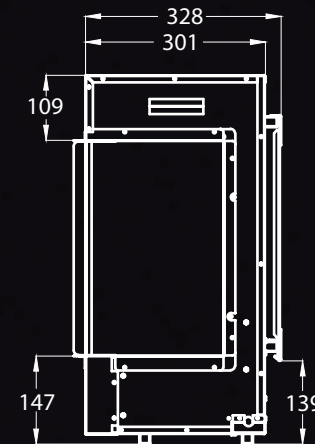

- | Thermal cut-out
- | Multicolour for flame, fuel bed & logs
- | Customisable fuel bed layout
- | Adaptive Smart control features

Recess Dimensions:

Width: 752mm

Height: 617mm

Depth: 328mm

- | Thermal cut-out
- | Multicolour for flame, fuel bed & logs
- | Customisable fuel bed layout
- | Adaptive Smart control features

Recess Dimensions:

Width: 1102mm

Height: 617mm

Depth: 328mm

**HENLEY**  
**STOVES**

- | Thermal cut-out
- | Multicolour for flame, fuel bed & logs
- | Customisable fuel bed layout
- | Adaptive Smart control features

Recess Dimensions:

Width: 1502mm

Height: 617mm

Depth: 328mm

- | Thermal cut-out
- | Multicolour for flame, fuel bed & logs
- | Customisable fuel bed layout
- | Adaptive Smart control features

Recess Dimensions:

Width: 1802mm

Height: 617mm

Depth: 328mm