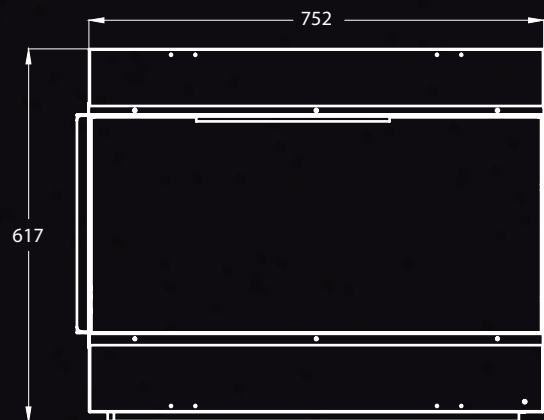

- | Thermal cut-out
- | Multicolour for flame, fuel bed & logs
- | Customisable fuel bed layout
- | Adaptive Smart control features

Recess Dimensions:

Width: 752mm

Height: 617mm

Depth: 328mm